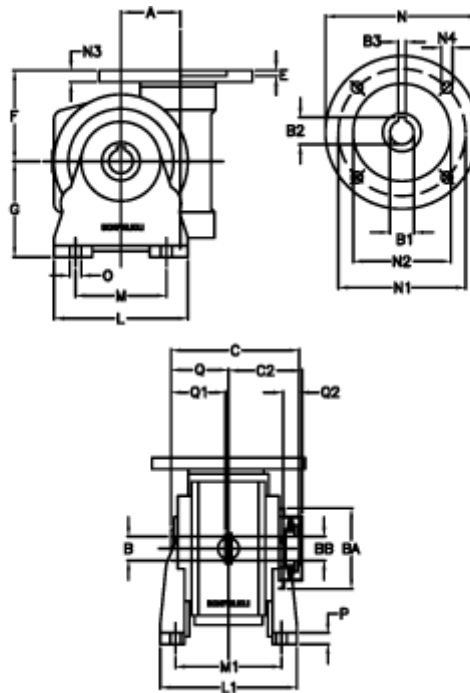

Data Sheet

Article number: 390204904532336
 Description: Worm Gear with Torque Limiter
 VF 49-L2-V-45 P63B14

Measures

a	= 49.50	C2	= 63,5	M1	= 98.5	Q	= 51.0
B	= 25	Description	= VF 49V-xx-63B14	N	= 90	Q1	= 41
B1 E7	= 11	E	= 3.0	N1	= 75	Q2	= 15
B2	= 12.8	F	= 70	N2	= 60		
B3 H9	= 4	g	= 82	N3	= 7.0		
BA	= 63	L	= 110	N4	= 6		
BB H7	= 14	L1	= 124.0	O	= 8.5		
C	= 105	m	= 63	P	= 12		